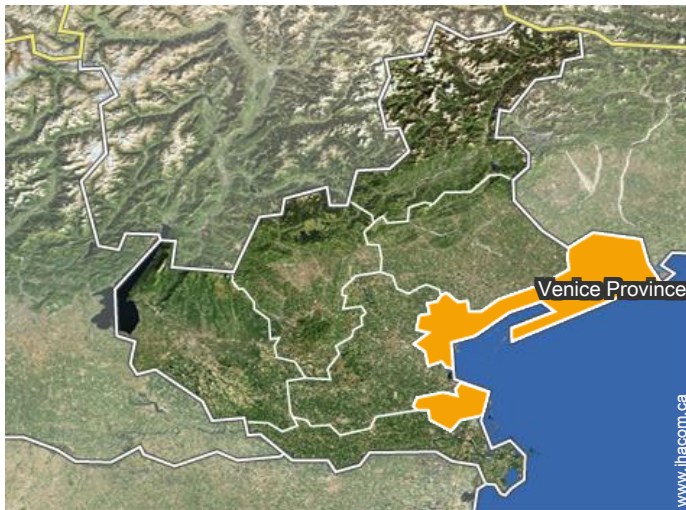

Surroundings

- **Locality :**
Sandy beach
Public tennis court
18 hole golf course
Windsurfing spots
- **Amenities :**
Downtown
Bus stop / bus station
Breadstore
Supermarket
Hairdressing salon
Mail office
Bank
Drugstore
Doctor
Hospital

bathroom

yard

Location

Location & Access

" The Villa has a large garden with many trees. It is located along a canal, which flows into the lagoon, can easily be reached by water taxi, and from the Flughafen. Die Villa is located 7 minutes walk from the vaporetto landing square to Venice and the Islands and 10 minutes walking from the beach. You can park on the street in front of the House. "

GPS coordinates in degrees, minutes, seconds: Latitude 45°24'44"N - Longitude 12° 21'57"E (Dwelling)

Address

→ Via A.canal 4
30126 Lido di Venezia

→ Venice, Venice Province, Veneto, Italy
→ Distance : 10km
→ Time : 1h