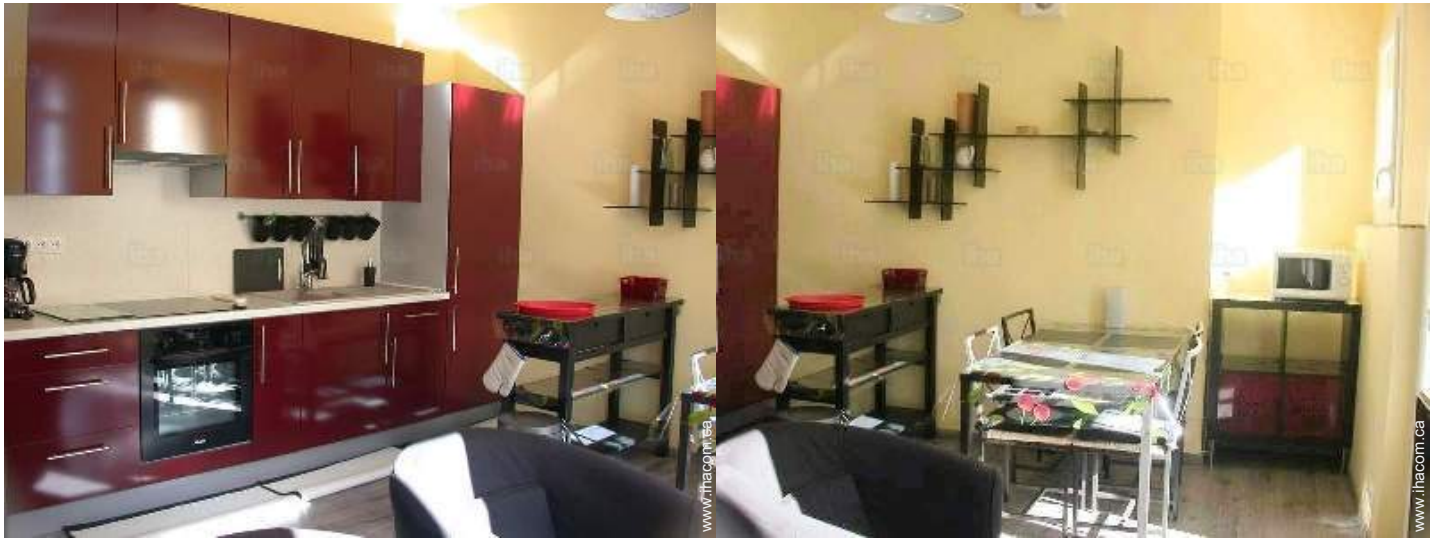

Photo album - 1